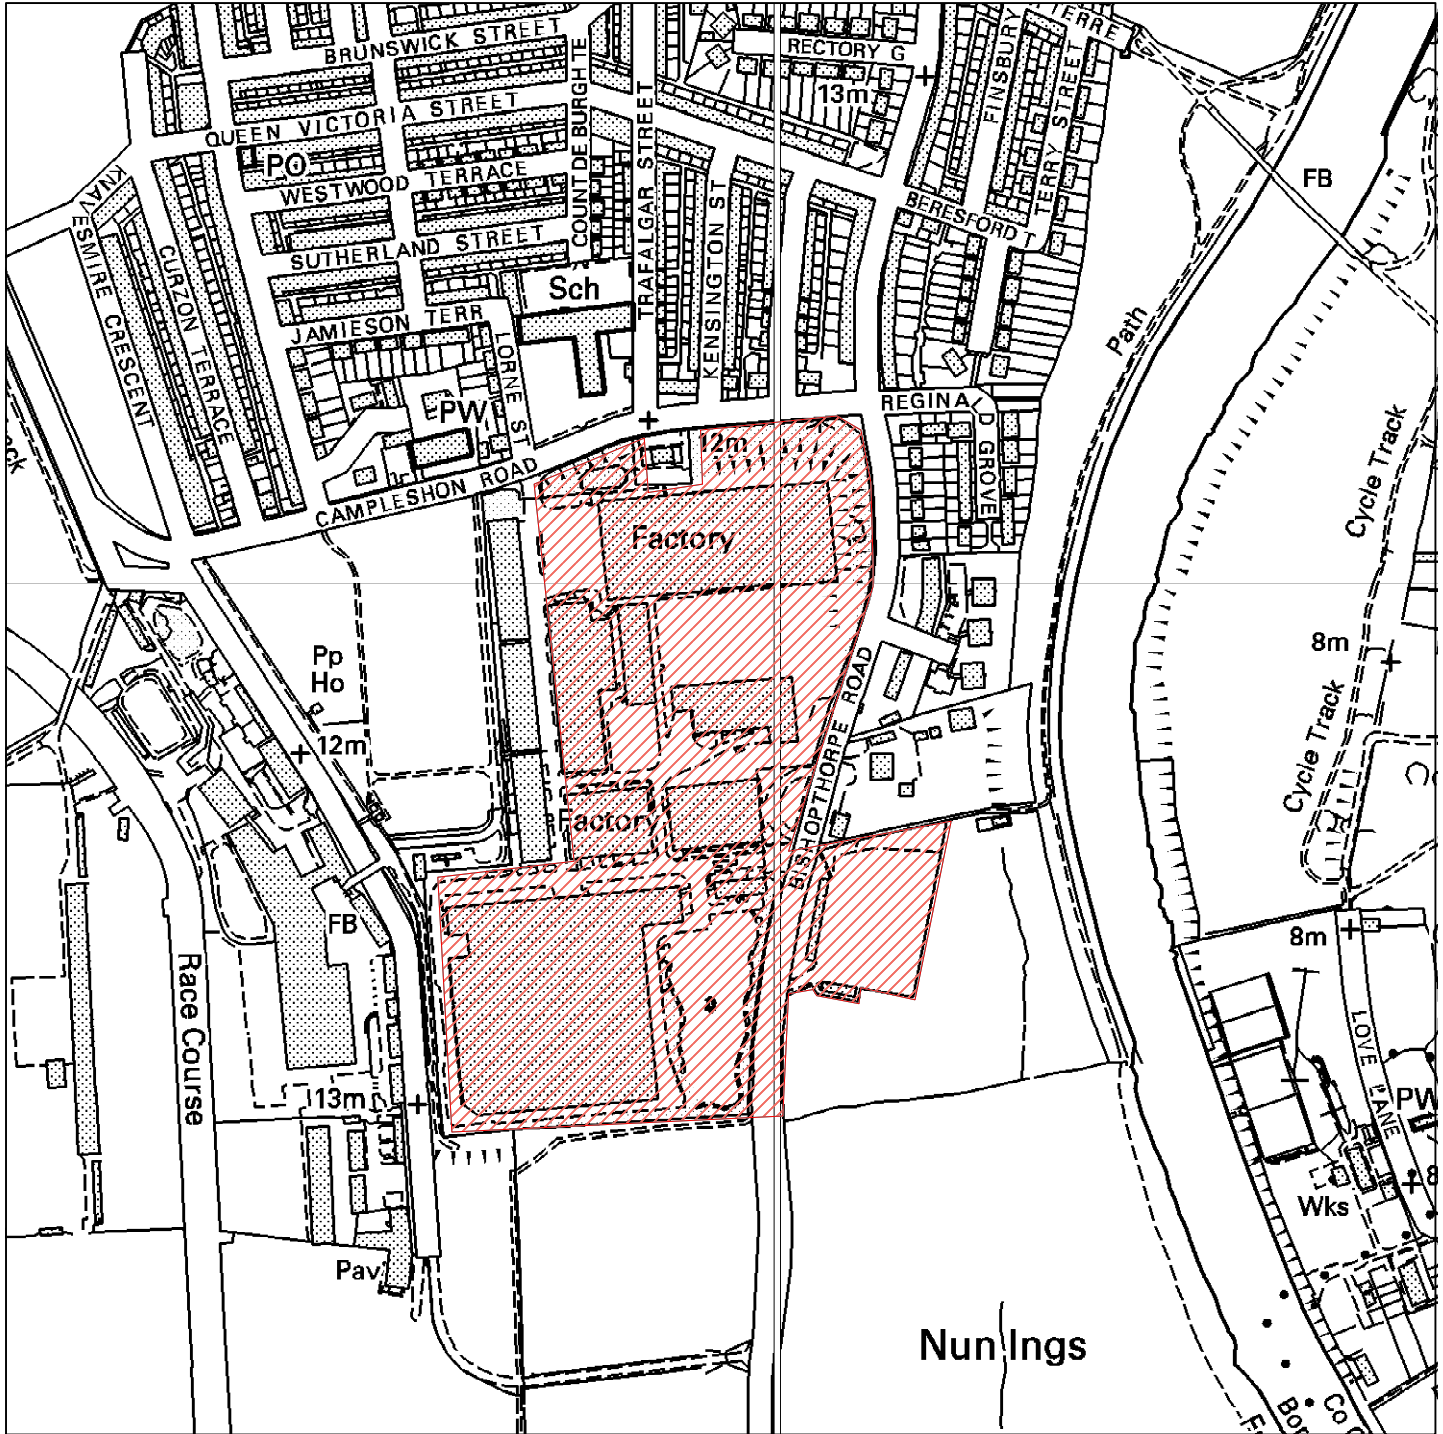

Factory, Bishopthorpe Road

06/02560/OUT

GIS by ESRI (UK)

Scale : 1:5000

Reproduced from the Ordnance Survey map with the permission of the Controller of Her Majesty's Stationery Office © Crown Copyright 2000.

Unauthorised reproduction infringes Crown Copyright and may lead to prosecution or civil proceedings.

Organisation	City Of York Council
Department	City Strategy
Comments	Application Site
Date	11 August 2008
SLA Number	Not Set